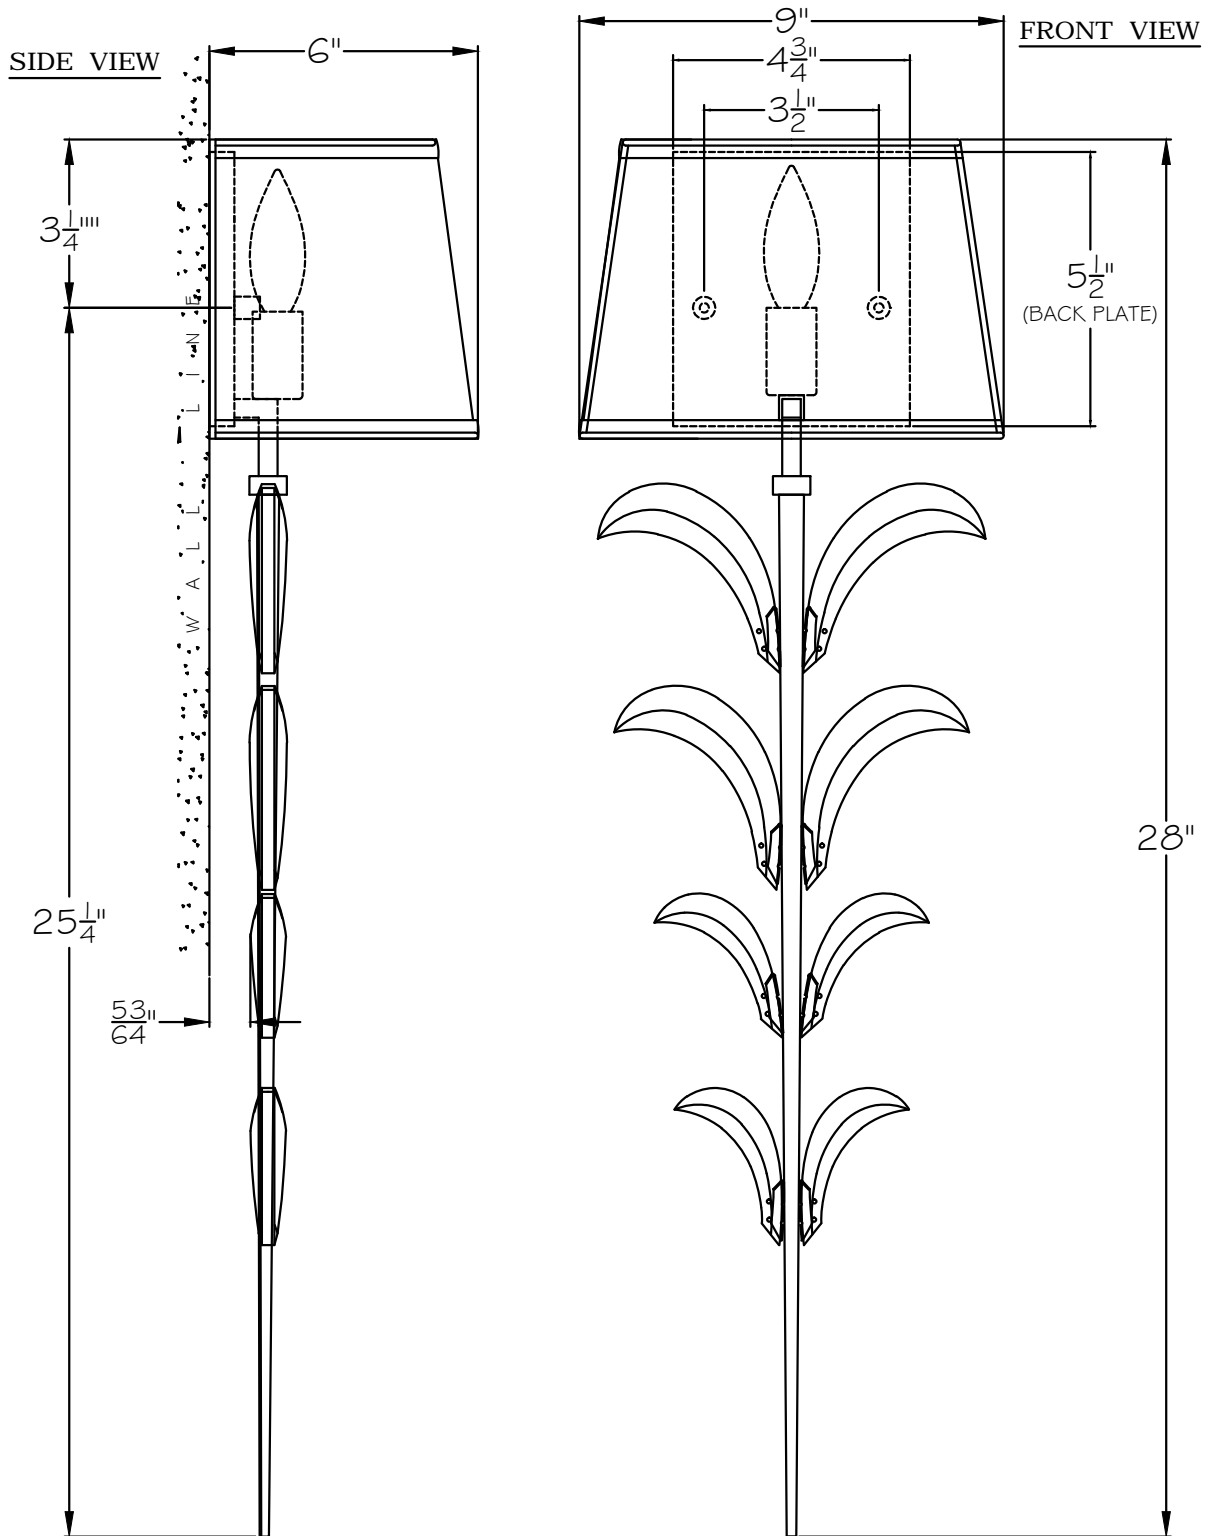

CUSTOMER REFERENCE DRAWING

STYLE CONFIGURATIONS:

-ST SILVER

769550 GOLD

-SF4 SILVER

-SF3 GOLD

This drawing, specifications and the product depicted are the exclusive property of Fine Art Handcrafted Lighting®. In compliance with US copyright and patent requirements, notice is hereby given that this document and the product depicted shall not be copied, altered or used in any manner without the expressed written consent of Fine Art Handcrafted Lighting®.

www.finearthl.com

Tel:(305) 821-3850
FINE ART LAMPS®

Fax:(305) 513-5736

STYLE NUMBER:

738450

DATE:

4/17/2020